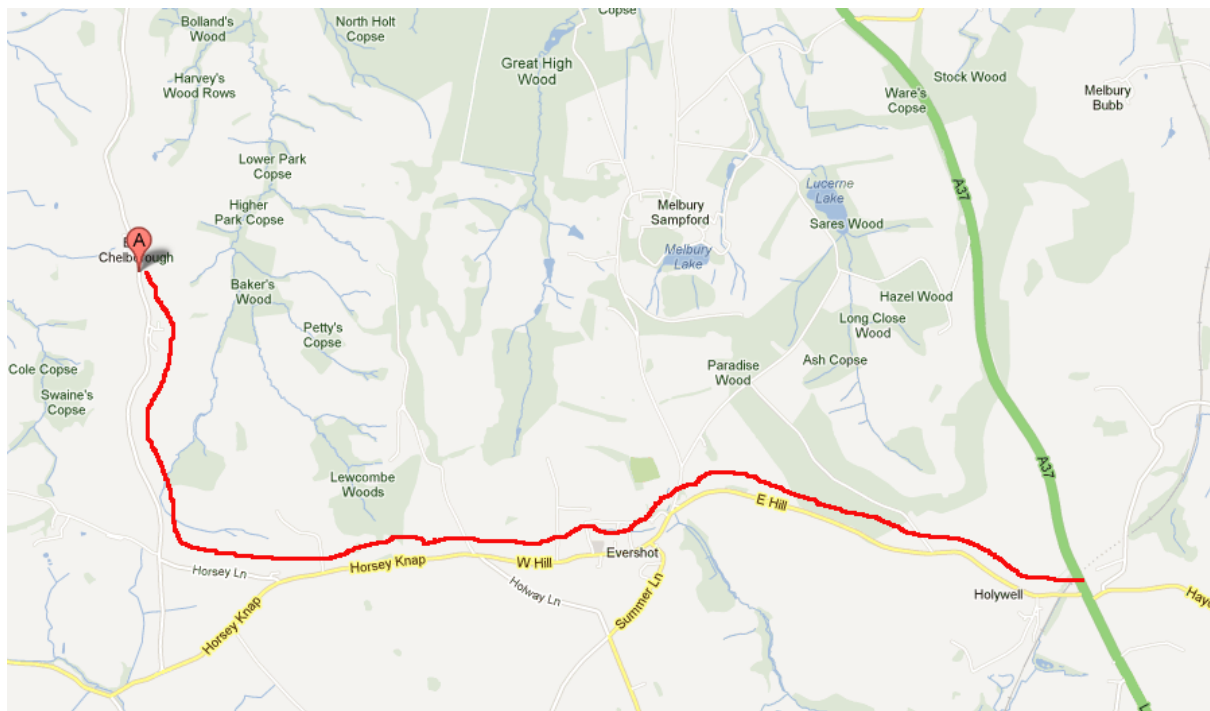

The Nigel Revell Trophy Scramble

Directions

9th June 2019

Nearest Post Code: DT2 0PZ

Map Reference: ST552052

Signing On from: 09:00

First Practice: 10:15

We will be operating tag system for practice; these will be issued at signing on and given back at the practice pit box. No tag no practice!

THE NIGEL REVELL TROPHY invitation race will be the first race after the interval and the Trophy will be presented at the conclusion of that race.

Please park where you are directed. No pit bikes. No riding in the paddock. Dogs to be kept on a leash please at all times.

2019 AMCA One Day Licence Entrants - A valid form of photo identification must be shown on the day of the event as proof of identity.

www.dorsetclassic.com

<http://goo.gl/maps/AvZWm>

** Please use the indicated route into the track –other local roads are too narrow **